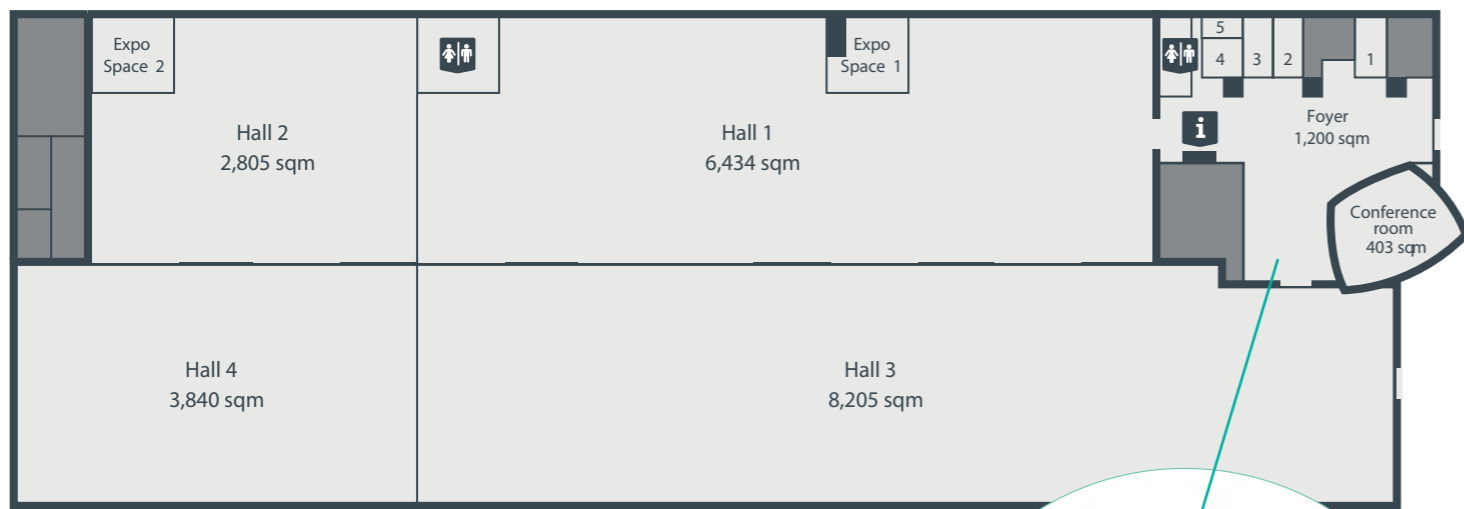

GREAT ACCESSIBILITY

EXPO Greater Amsterdam is perfectly located for international conferences, next to Schiphol International Airport and surrounded by many hotels. There is high performance public transportation. The free bus lane that connects the venue directly to Schiphol Airport also connects with over 4,400 hotel rooms. The bus stops in front of the venue every 7 minutes.

Our clients review us with an 8.2, mainly because of our location and accessibility. They appreciate our flexibility and hospitality best. That is because we completely unburden you by servicing anything you require. Which brings you comfort, time, and saves expenses. We are your one stop shop.

Space	Dimensions			Setup
	Dimensions l x w (m)	Height underside of truss (m)	Surface area (m²)	Theatre
Halls				
Hall 1	144 x 48	7	6,434	
Hall 2	64 x 48	7	2,805	
Hall 3	176 x 48	7	8,205	
Hall 4	80 x 48	7	3,840	
Expo spaces				
Expo space 1	16 x 16	7	214	175
Expo space 2	16 x 16	7	256	200
Convention facilities				
Foyer			1,200	
Conference room			403	350
Breakout room 1	6 x 12.7		76	70
Breakout room 2	6 x 12.7		76	70
Breakout room 3	6 x 12.7		76	70
Breakout room 4	7.3 x 7.7		56	40
Breakout room 5	7.3 x 4.7		34	30
Other spaces				
Outdoor terrain			21,046